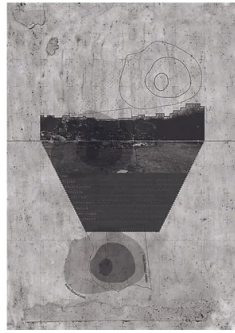

'Introspekcija zapaštenosti'

Exhibition about industrial heritage in Rijeka. This model presents paper mill 'Harera'  
location: Rijeka, Croatia

Istrian reversed Inferno

Devastated karst sinkhole which endured metamorphosis from a agricultural pattern to illegal waste landfill  
location: Bale, Croatia

Landscape degradation

Mapping overgrown agricultural lands  
location: Ankaran, Slovenia

Dichotomy

Research on protected area and classic example of karst field Planinsko polje which is divided between two municipalities  
location: Planinsko polje, Slovenia